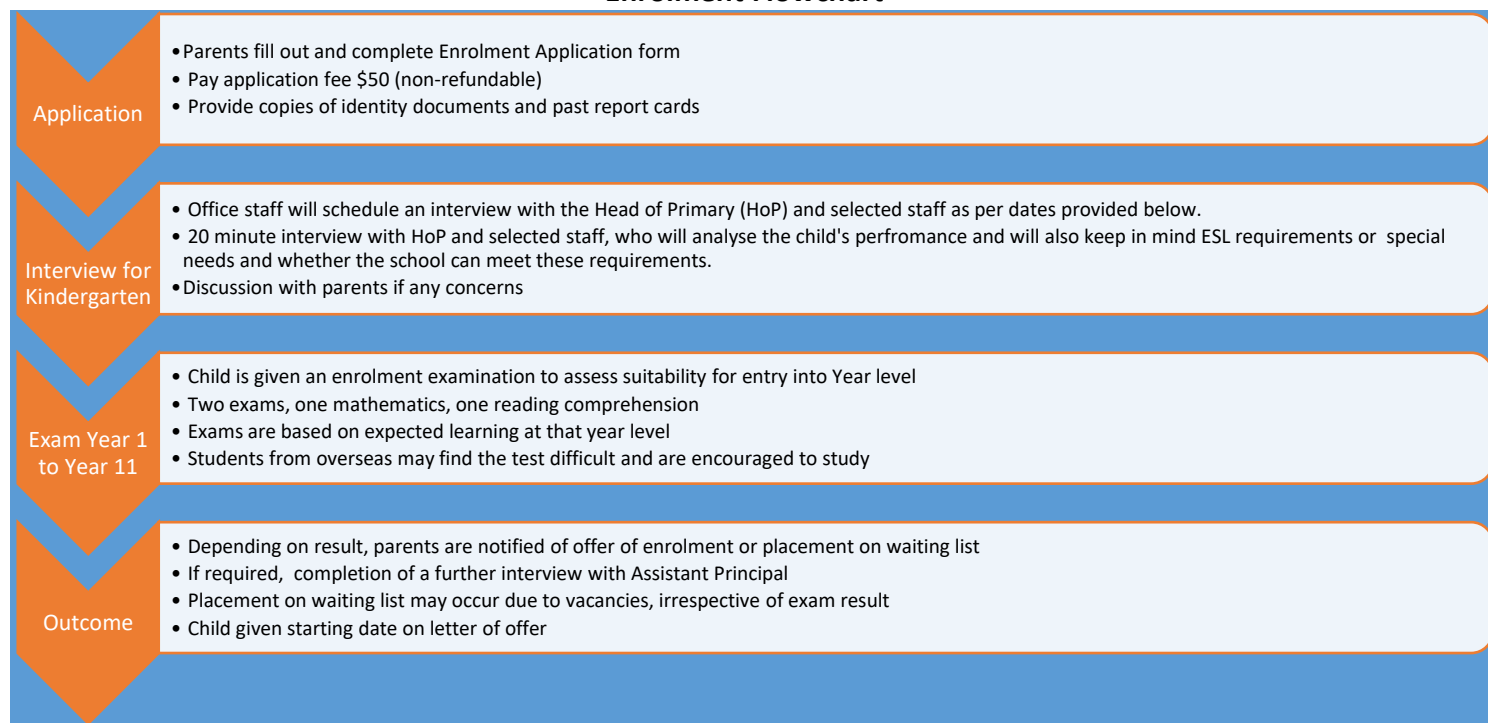

School age – Grade ready reckoner

Child born	Year level (subject to meeting entry exam requirement)					
	2023	2024	2025	2026	2027	2028
1st August 2010 to 31st July 2011	Year 7	Year 8	Year 9	Year 10	Year 11	Year 12
1st August 2011 to 31st July 2012	Year 6	Year 7	Year 8	Year 9	Year 10	Year 11
1st August 2012 to 31st July 2013	Year 5	Year 6	Year 7	Year 8	Year 9	Year 10
1st August 2013 to 31st July 2014	Year 4	Year 5	Year 6	Year 7	Year 8	Year 9
1st August 2014 to 31st July 2015	Year 3	Year 4	Year 5	Year 6	Year 7	Year 8
1st August 2015 to 31st July 2016	Year 2	Year 3	Year 4	Year 5	Year 6	Year 7
1st August 2016 to 31st July 2017	Year 1	Year 2	Year 3	Year 4	Year 5	Year 6
1st August 2017 to 31st July 2018	Kindergarten	Year 1	Year 2	Year 3	Year 4	Year 5
1st August 2018 to 31st July 2019		Kindergarten	Year 1	Year 2	Year 3	Year 4
1st August 2019 to 31st July 2020			Kindergarten	Year 1	Year 2	Year 3
1st August 2020 to 31st July 2021				Kindergarten	Year 1	Year 2
1st August 2021 to 31st July 2022					Kindergarten	Year 1
1st August 2022 to 31st July 2023						Kindergarten

Enrolment Flowchart